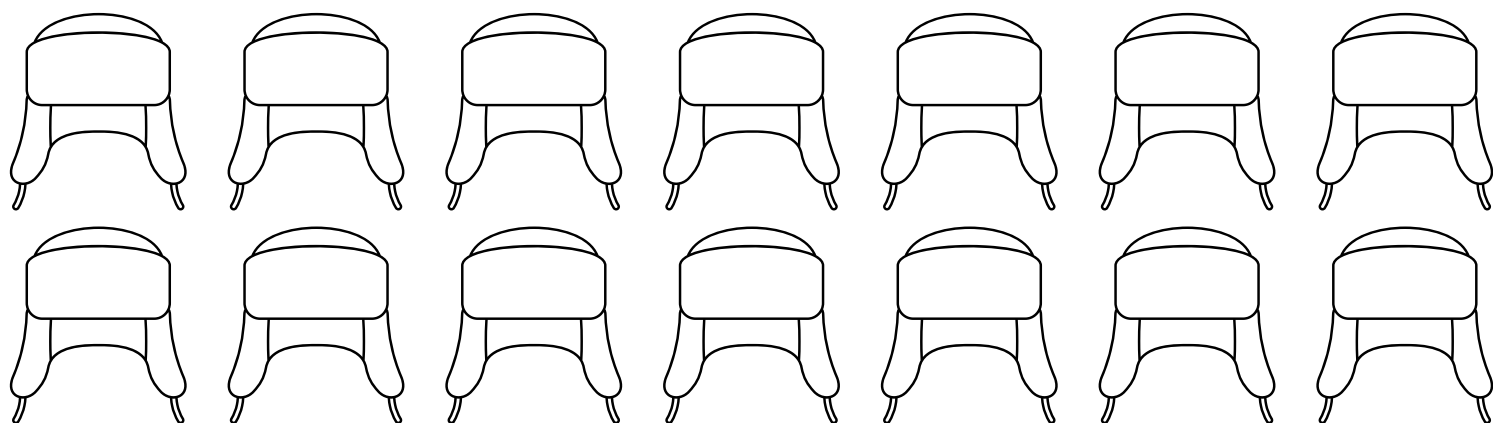

Ear Flap Hat Royal Icing Transfers

(.9 x 1"): 7 per row

(1.3" x 1.5"):

(1.8" x 2"):

(2.2" x 2.5"):

Compliments of YourBakingBestie.com