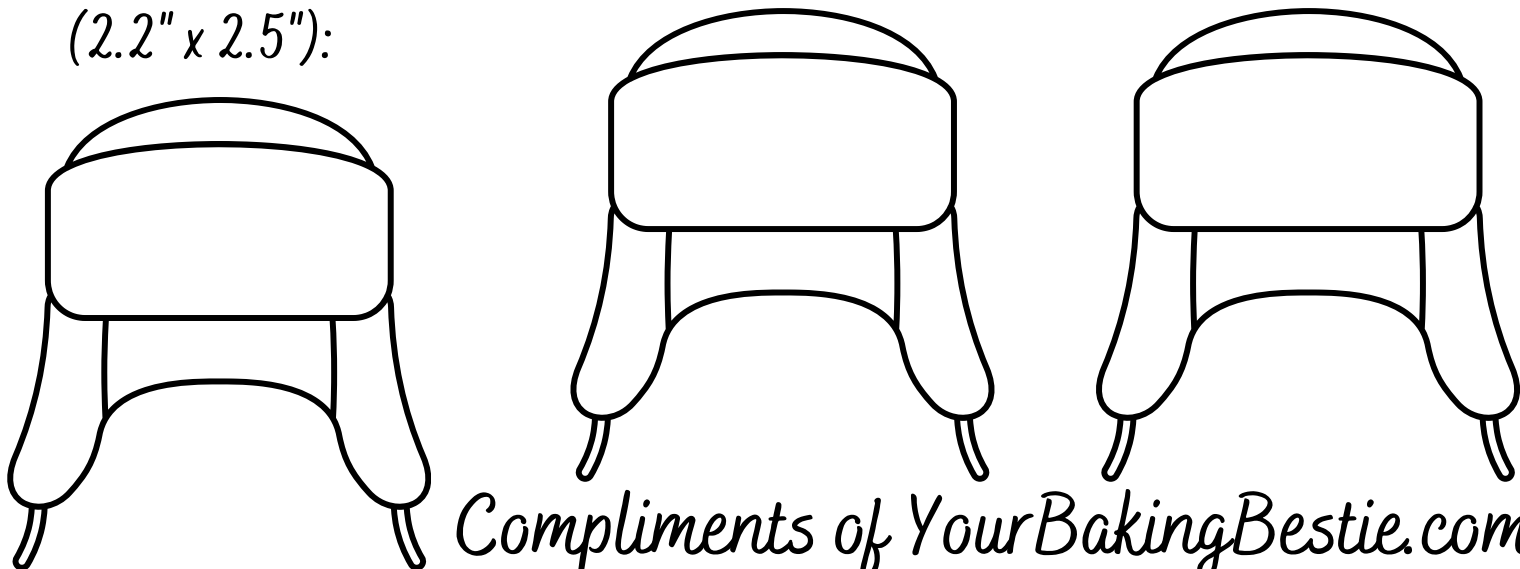

Ear Flap Hat Royal Icing Transfers

(.9 x 1"): 7 per row

(1.3" x 1.5"):

(1.8" x 2"):

(2.2" x 2.5"):

Compliments of YourBakingBestie.com